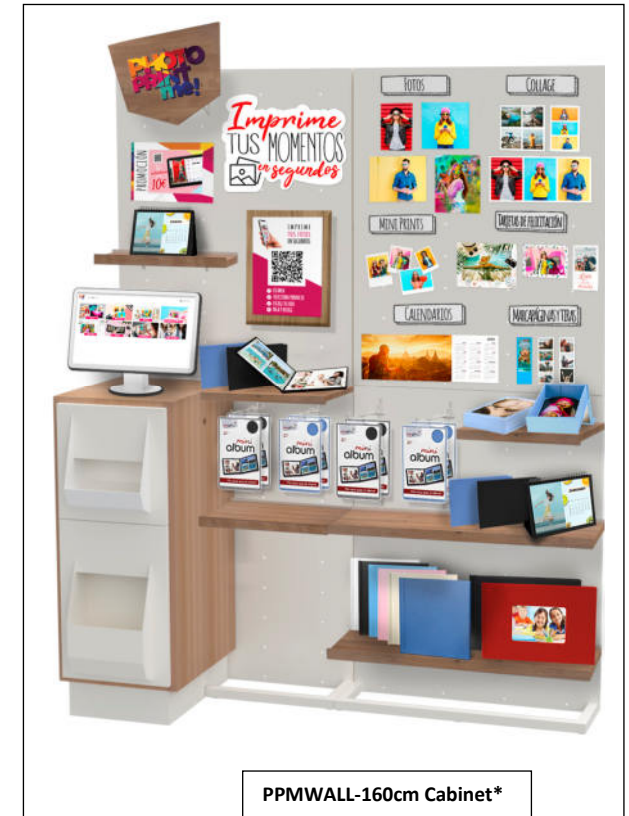

## MITSUBISHI MUEBLE EXPOSITOR

PPMWALL-Cabinet Basic

PPMWALL-80cm Basic\*

PPMWALL-80cm Cabinet\*

PPMWALL-160cm Cabinet\*

Cabinet Basic 1 Impresora

PVPR 255€

Cabinet Basic 2 Impresoras