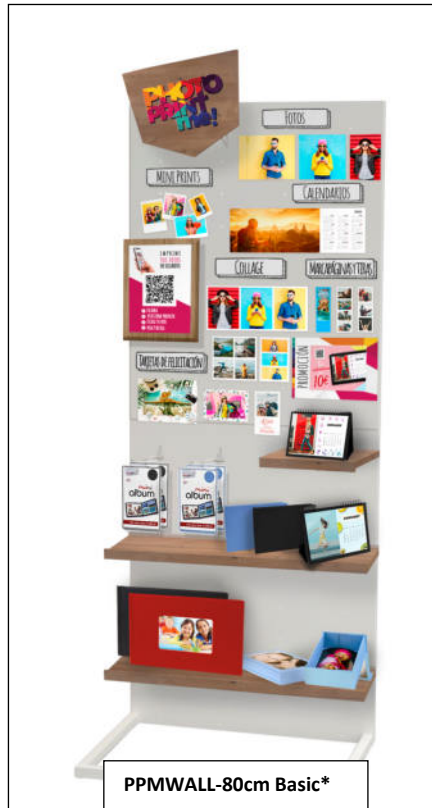

## MITSUBISHI MUEBLE EXPOSITOR

PPMWALL-Cabinet Basic

PPMWALL-80cm Basic\*

PPMWALL-80cm Cabinet\*

PPMWALL-160cm Cabinet\*

Cabinet Basic 1 Impresora

PVPR 255€

Cabinet Basic 2 Impresoras