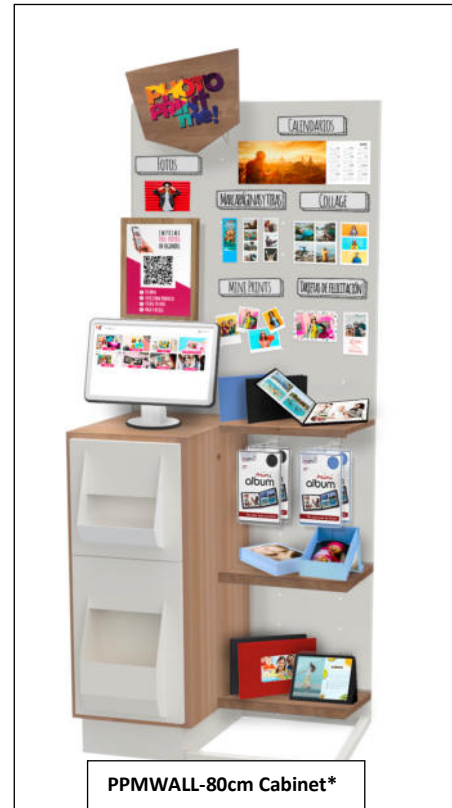

## MITSUBISHI MUEBLE EXPOSITOR

PPMWALL-Cabinet Basic

PPMWALL-80cm Basic\*

PPMWALL-80cm Cabinet\*

PPMWALL-160cm Cabinet\*

Cabinet Basic 1 Impresora

PVPR 255€

Cabinet Basic 2 Impresoras