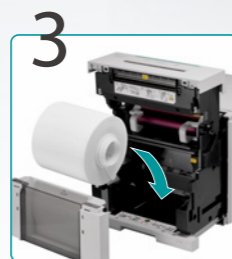

**Visual instructions make replacement easy**

Simple-to-follow illustrations guide the process

A status lamp confirms that the paper is inserted correctly

Grab the upper handle and pull out the inner compartment.

Remove the used ribbon, then take the new ribbon out of its box and simply insert it.

Remove the used paper and put the new paper straight inside. Insert the loose end of the paper until the status lamp turns green.