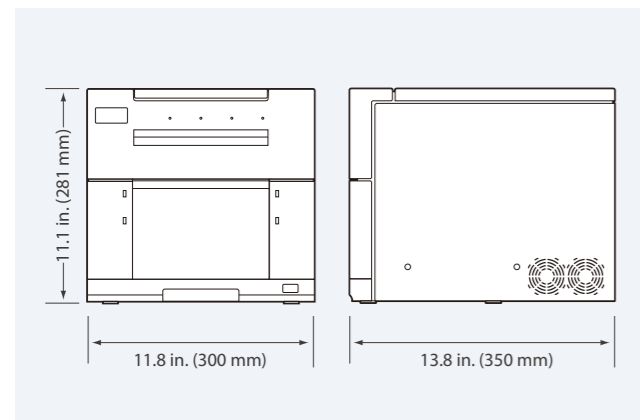

**New Space-Saving Design**

With its small footprint, this printer can be set up almost anywhere, yet it holds plenty of paper on its high-capacity roll.

**Ribbon Rewind Function**

The ribbon rewind function enables printing without waste. When the previous half portion of the ribbon patch was not used in the previous order, it can be used in the next 4" x 6" or 3.5" x 5" size print order.

\*Ribbon rewind function does not work for Matte finish.

*Explore new business opportunities with a compact printer anyone can use, anywhere!*

**ASK-500 Specifications**

Model	ASK-500
Printing method	Dye-sublimation thermal transfer
Surface finish (*1)	Glossy type, Matte type
Printing resolution	300 x 300 dpi
Print speed (*2)	4" x 6": approx. 12.0 sec (*3) 6" x 8": approx. 22.5 sec 3.5" x 5": approx. 11.1 sec (*3) 5" x 7": approx. 20.8 sec
Foot print	0.105 m <sup>2</sup>
Dimensions (W x D x H)	11.8" x 13.8" x 11.1" (300 mm x 350 mm x 281 mm)
Weight	Approx. 14 kg (31 lb.)
Interface	Hi-Speed USB ver. 2.0
Power supply	100V-240V AC 50/60Hz
Accessories	Paper strip bin, Paper tray, Quick Set Up Guide, Safety Guide

**Dimensions**

**Consumables Lineup**

Model	Print size	Number of prints (max)*
ASK-500 MEDIA SET 68	4 x 6 in. (102 x 152 mm)	750 prints
	6 x 8 in. (152 x 203 mm)	375 prints
ASK-500 MEDIA SET 57	3.5 x 5 in. (89 x 127 mm)	800 prints
	5 x 7 in. (127 x 178 mm)	400 prints