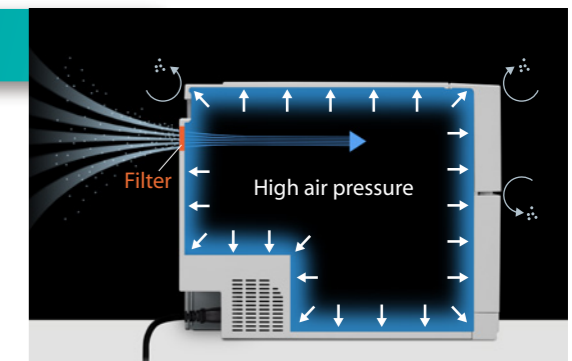

**Matte finish mode**

This mode produces prints with a cool and luxurious feel, by performing special processing on the ink ribbon and paper without the need to exchange them.

**Image Intelligence™**

Fujifilm's proprietary image processing technology, Image Intelligence™, automatically compensates for problematic conditions and reproduces beautiful images as the eye sees them.

**Dust-Proof Design to Protect Prints from Dust**

High air pressure inside the printer prevents dust from entering, and the air passages of the thermal head and the power supply unit are separated. This lets the printer be set up in a variety of on-site environments.